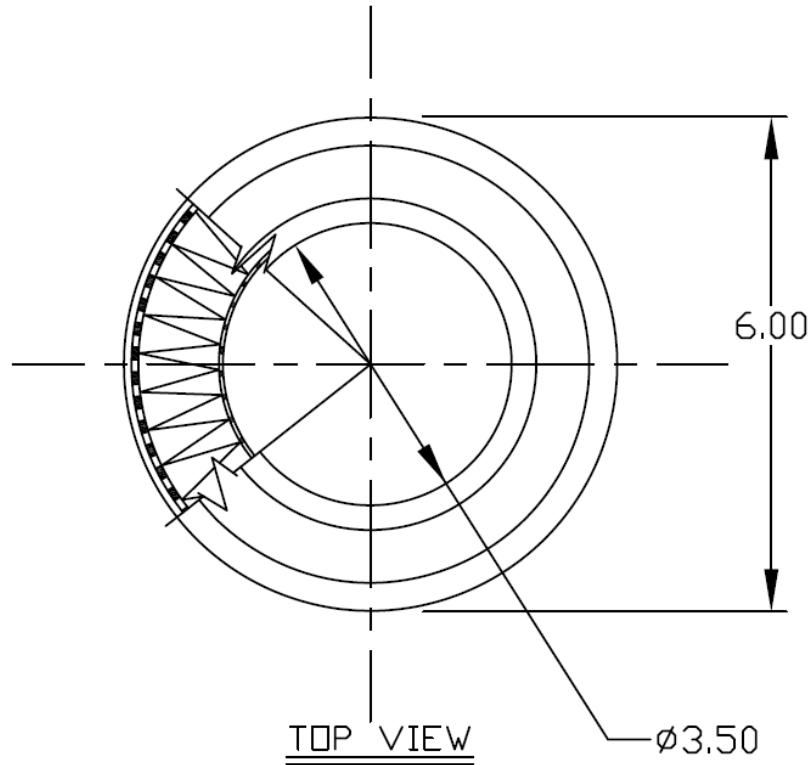

3003122815

Edmac Compressor Parts © 11313 Steele Creek Road © Charlotte, NC 28273

Toll-Free: +1 800-866-2959 © Email: sales@edmac.com